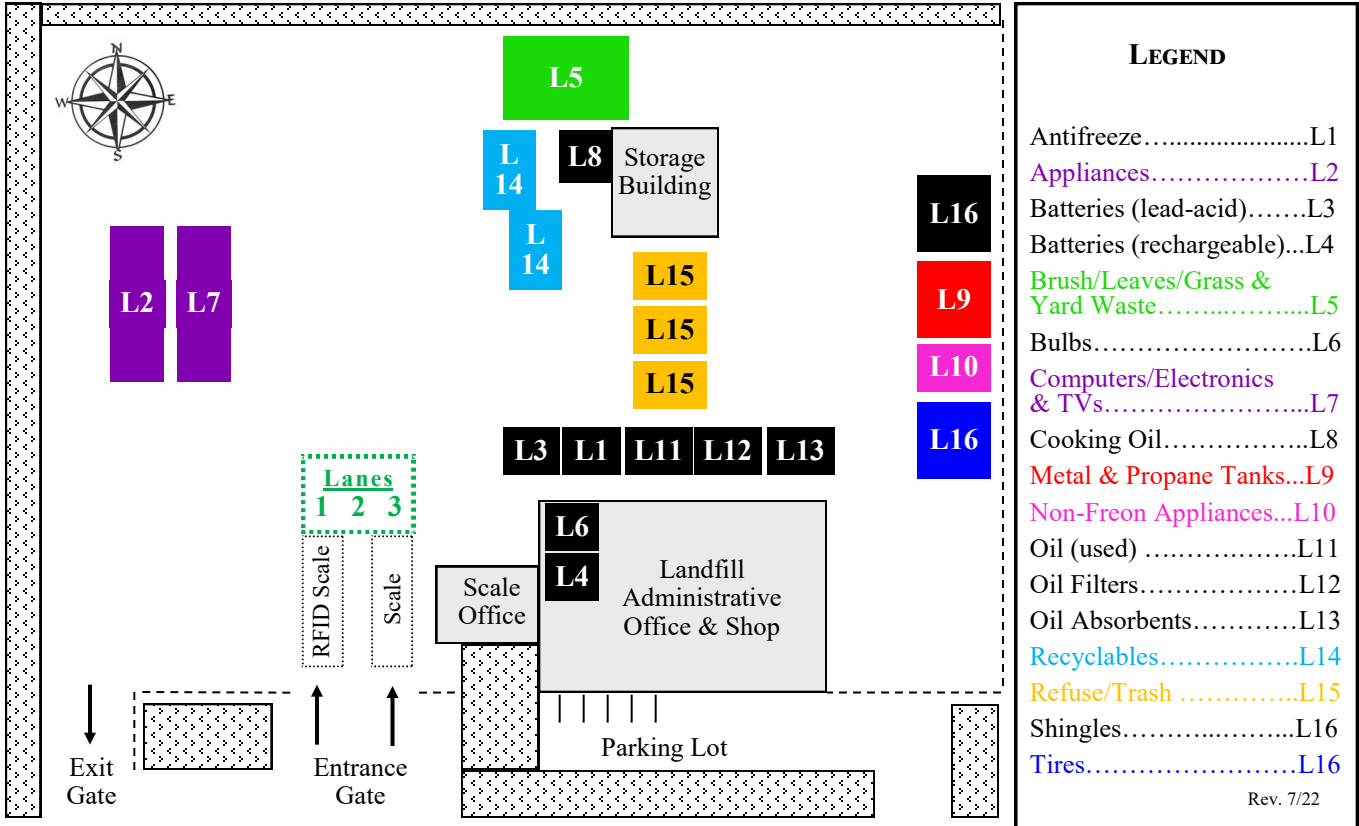

# Winnebago County Solid Waste Facility CUSTOMER CONVENIENCE AREA

100 W. County Rd Y, Oshkosh

# Winnebago County Solid Waste Facility TRANSFER STATION LAYOUT

105 W. County Rd Y, Oshkosh